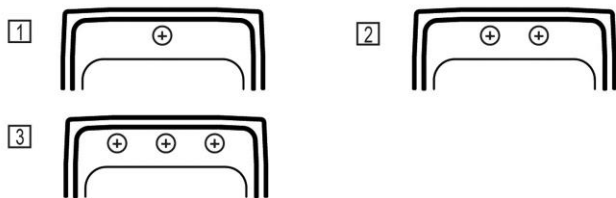

**PRODUCT SPECIFICATIONS**

Elkay Celebrity Stainless Steel 17" x 20" x 7-1/8", Single Bowl Drop-in Sink. Sink is manufactured from 20 gauge 304 Stainless Steel with a Brushed Satin finish, Center drain placement, and Bottom only pads.

<b>Installation Type:</b>	Drop-in
<b>Material:</b>	304 Stainless Steel
<b>Finish:</b>	Brushed Satin
<b>Gauge:</b>	20
<b>Sound Deadening:</b>	Bottom only pads
<b>Number of Bowls:</b>	1
<b>Sink Dimensions:</b>	17" x 20" x 7-1/8"
<b>Bowl 1 Dimensions:</b>	14" x 14" x 7"
<b>Drain Size:</b>	3-1/2" (89mm)
<b>Drain Location:</b>	Center
<b>Minimum Cabinet Size:</b>	21"
<b>Mounting Hardware:</b>	Part # 64090012 included for countertops up to 3/4" (19mm) thick
<b>Template Included:</b>	No
<b>Cutout Template #:</b>	<a href="#">1000001272</a>

Template is available for download at [elkay.com](#). CAD software will be required to open the template.

**Cutout Dimensions for Drop-in Installation:**

16-3/8" x 19-3/8" (416mm x 492mm) with 1-1/2" (38mm) corner radius

**Hole Drilling Configurations:**

1-1/2" (38mm) Diameter Faucet Holes on 4" (102mm) Centers

A Century of Tradition and Quality.

For more than 100 years, Elkay has been making innovative products and providing exceptional customer care. We take pride in offering plumbing products that make life easier, inspire change and leave the world a better place.