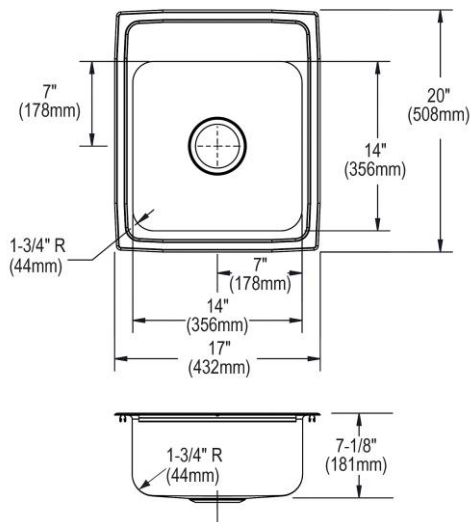

A Century of Tradition and Quality.

For more than 100 years, Elkay has been making innovative products and providing exceptional customer care. We take pride in offering plumbing products that make life easier, inspire change and leave the world a better place.

Product Compliance: ASME A112.19.3/CSA B45.4
Buy American Act

Sinks are listed by IAPMO® as meeting the applicable requirements of the Uniform Plumbing Code®, International Plumbing Code®, and National Plumbing Code of Canada.

[Clean and Care Manual (PDF)](#)

[Installation Instructions (PDF) - 1000005236](#)

[Warranty (PDF)](#)